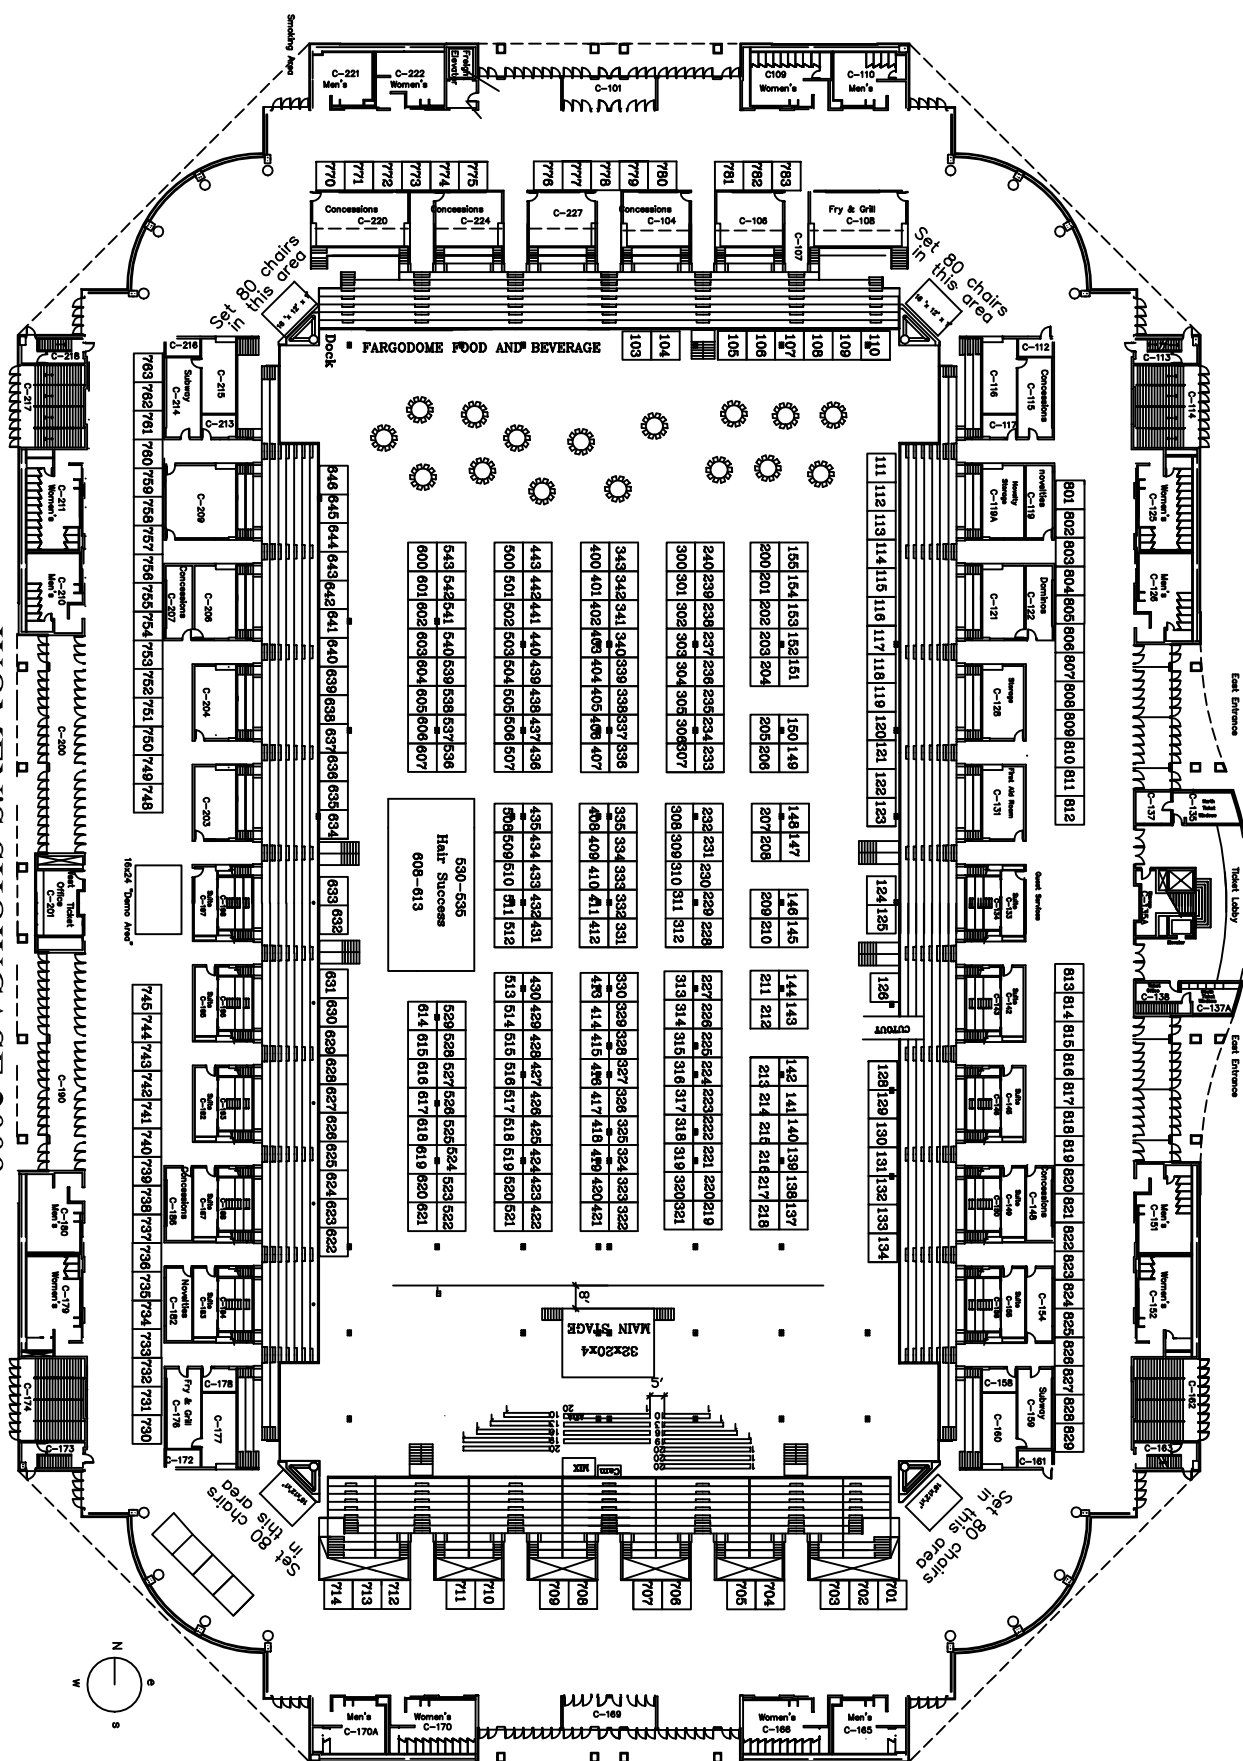

F A R G O D O M E

WOMEN'S SHOWCASE 2009

FARGODOME FOOD AND BEVERAGE

Set 80 chairs in this area

Set 80 chairs in this area

Dock

MAIN STAGE
32x20x4